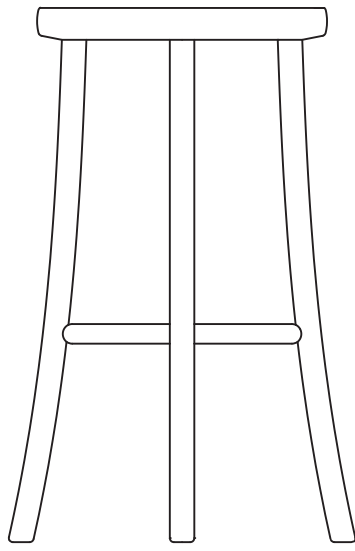

# Zampa Counter Stool

Zampa is a light, graceful stool with gently curving legs. It has only a few elements and a minimum of joins in keeping with the rigorous expectations of its designer, Jasper Morrison. Its round, flat seat is a technical achievement in that it is simply structured to provide some flex and therefore a surprising softness in how it sits.

## DIMENSIONS

660mm

424mm

424mm