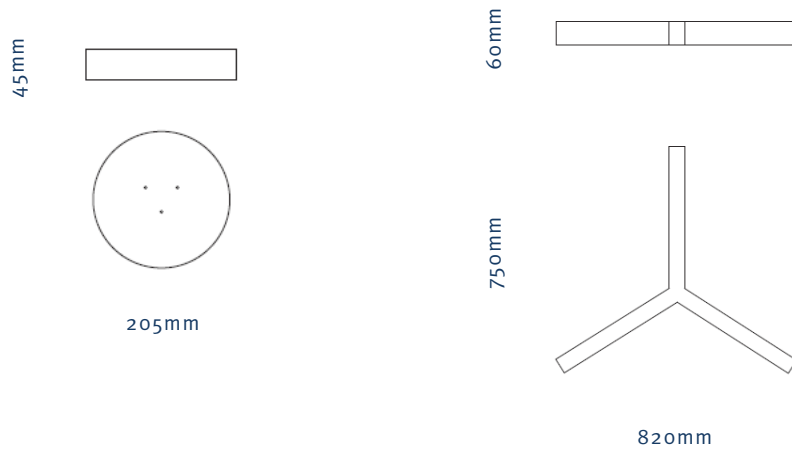

SYDNEY

New South Wales
Sydney NSW 2000
Australia
(03) 9654 1060
sydney@district.com.au

DIMENSIONS

Tri Pendant Light

MATERIALS

Aluminium, Brass

FINISHES

Frame -
Cable -
Canopy -

Matt Black or Matt Brass
Matt Black
Matt Black

LIGHT SOURCE

Voltage -
Power Usage -
Lumens -
Colour Temperature -
Cable Length -
Dimming -

24V DC 60W transformer included
30W
1400
LED Strip 2700K
Min 300mm - Max 2000mm
Yes, options available