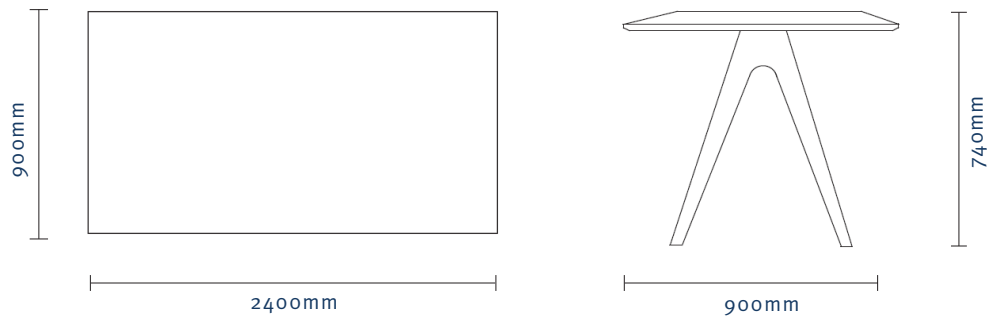

SYDNEY

New South Wales
Sydney NSW 2000
Australia
(03) 9654 1060
sydney@district.com.au

DIMENSIONS

Scholar Table

MATERIALS

Base - Solid Ash
Top - Oak Veneer or Solid Oak

FINISHES

Black Wooden Base