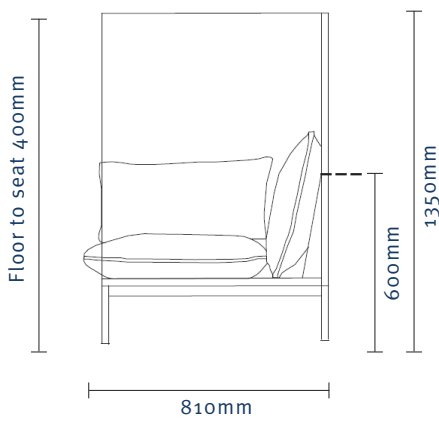

//

Carousel High Back Sofa

The Carousel sofa blurs the barriers between residential and commercial furniture, conveniently available in Low, Mid and High back options - depending on the level of privacy required. The upholstered sofa frame sits upon an elegantly refined black powder coated steel base, whose masculine appearance is softened by generously sized feather filled cushions. Carousel is multifunctional, elegant and timeless, quality's evocative of great mid-century design.

SYDNEY
New South Wales
Sydney NSW 2000
Australia
(03) 9654 1060
sydney@district.com.au

DIMENSIONS

Carousel High Back Sofa

MATERIALS

Multi density feather and foam system
Timber & steel frame

RECOMMENDED UPHOLSTERY

Meld by Maharam
Mode by Maharam
Synergy by Camira
Linara by Roma
Still by Kvadrat
Steelcut 2 by Kvadrat
Hallingdal 65 by Kvadrat
Ascona by Pelle Leather
Shade by Sorensen

FEATURES

- Appropriate for hard contract use
- Upon request, all sizes of the Carousel Sofa can be delivered flat-packed allowing it to fit into lifts and up stairwells, creating the ideal solution for multi-story fitouts.