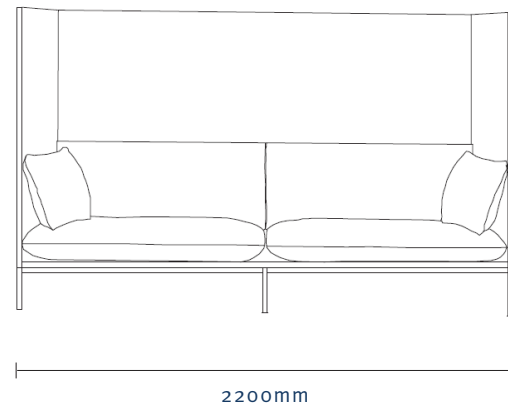

//

Carousel High Back Sofa

The Carousel sofa blurs the barriers between residential and commercial furniture, conveniently available in Low, Mid and High back options - depending on the level of privacy required. The upholstered sofa frame sits upon an elegantly refined black powder coated steel base, whose masculine appearance is softened by generously sized feather filled cushions. Carousel is multifunctional, elegant and timeless, quality's evocative of great mid-century design.

SYDNEY
New South Wales
Sydney NSW 2000
Australia
(03) 9654 1060
sydney@district.com.au

DIMENSIONS

Carousel High Back Sofa

MATERIALS

Multi density feather and foam system
Timber & steel frame

RECOMMENDED UPHOLSTERY

Meld by Maharam
Mode by Maharam
Synergy by Camira
Linara by Roma
Still by Kvadrat
Steelcut 2 by Kvadrat
Hallingdal 65 by Kvadrat
Ascona by Pelle Leather
Shade by Sorensen

FEATURES

- Appropriate for hard contract use
- Upon request, all sizes of the Carousel Sofa can be delivered flat-packed allowing it to fit into lifts and up stairwells, creating the ideal solution for multi-story fitouts.