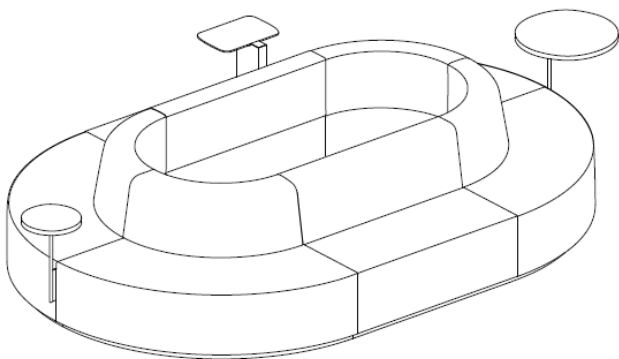

1200 Straight Highback  
Left Side Facing Table  
BOU025

1200 Straight Highback  
Right Side Facing Table  
BOU026

@district\_au

**FEATURES**

Accessories & Soft Wiring

Stem Side Table  
BOU028

Stem Cafe Table  
BOU027

## CONFIGURATIONS

CONFIGURATION 1

CONFIGURATION 2

CONFIGURATION 3

CONFIGURATION 4