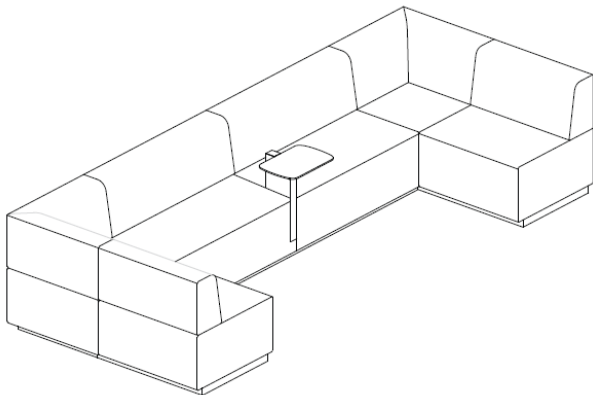

1200 Straight Highback  
Left Side Facing Table  
BOU025

1200 Straight Highback  
Right Side Facing Table  
BOU026

@district\_au

**FEATURES**

Accessories & Soft Wiring

Stem Side Table  
BOU028

Stem Cafe Table  
BOU027

## CONFIGURATIONS

CONFIGURATION 1

CONFIGURATION 2

CONFIGURATION 3

CONFIGURATION 4