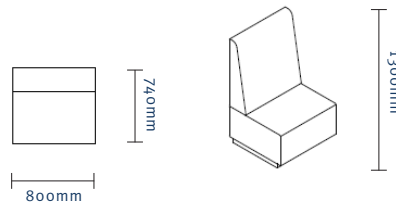

Multi-layered Foam, Oak

**DIMENSIONS**

800 Straight Lowback  
BOU001

1200 Straight Lowback  
BOU002

90D Internal Lowback  
BOU003

R100 Internal Lowback  
BOU004

R800 Internal Lowback  
BOU005

R120 Internal Curve Lowback  
BOU006

R800 External Lowback  
BOU007

R500 External Lowback  
BOU008

120D External Curve Lowback  
BOU009

800 Straight Highback  
BOU010

1200 Straight Highback  
BOU011

90 Degree Internal Highback  
BOU012

@district\_au