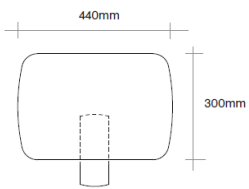

1200 Straight Highback  
Left Side Facing Table  
BOU025

1200 Straight Highback  
Right Side Facing Table  
BOU026

@district\_au

**FEATURES**

Accessories & Soft Wiring

Stem Side Table  
BOU028

Stem Cafe Table  
BOU027