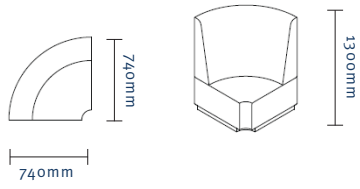

Multi-layered Foam, Oak

**DIMENSIONS**

800 Straight Lowback  
BOU001

1200 Straight Lowback  
BOU002

90D Internal Lowback  
BOU003

R100 Internal Lowback  
BOU004

R800 Internal Lowback  
BOU005

R120 Internal Curve Lowback  
BOU006

R800 External Lowback  
BOU007

R500 External Lowback  
BOU008

120D External Curve Lowback  
BOU009

800 Straight Highback  
BOU010

1200 Straight Highback  
BOU011

90 Degree Internal Highback  
BOU012

@district\_au

**DIMENSIONS**

**R100 Internal Highback  
BOU013**

**R800 Internal Highback  
BOU014**

**120D Internal Curve Highback  
BOU015**

**R800 External Highback  
BOU016**

**R500 External Highback  
BOU017**

**120D External Curve Highback  
BOU018**