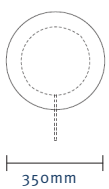

**1200 Straight Lowback  
Right Side Facing Table  
BOU022**

**UPHOLSTERED TABLE OVERVIEW**

800 Straight Highback  
Left Side Facing Table  
BOU023

800 Straight Highback  
Right Side Facing Table  
BOU024

1200 Straight Highback  
Left Side Facing Table  
BOU025

1200 Straight Highback  
Right Side Facing Table  
BOU026

@district\_au

**FEATURES**

Accessories & Soft Wiring

Stem Side Table  
BOU028

Stem Cafe Table  
BOU027

## CONFIGURATIONS

CONFIGURATION 1

CONFIGURATION 2

CONFIGURATION 3

CONFIGURATION 4