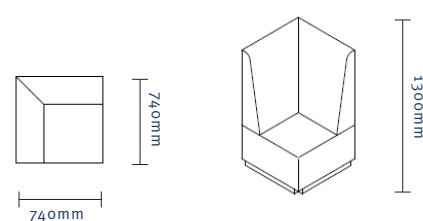

Multi-layered Foam, Oak

**DIMENSIONS**

800 Straight Lowback  
BOU001

1200 Straight Lowback  
BOU002

90D Internal Lowback  
BOU003

R100 Internal Lowback  
BOU004

R800 Internal Lowback  
BOU005

R120 Internal Curve Lowback  
BOU006

R800 External Lowback  
BOU007

R500 External Lowback  
BOU008

120D External Curve Lowback  
BOU009

800 Straight Highback  
BOU010

1200 Straight Highback  
BOU011

90 Degree Internal Highback  
BOU012

@district\_au

**DIMENSIONS**

**R100 Internal Highback  
BOU013**

**R800 Internal Highback  
BOU014**

**120D Internal Curve Highback  
BOU015**

**R800 External Highback  
BOU016**

**R500 External Highback  
BOU017**

**120D External Curve Highback  
BOU018**