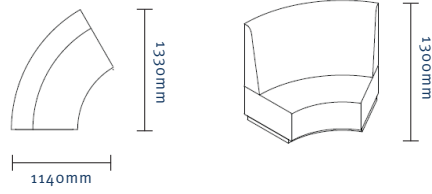

Multi-layered Foam, Oak

**DIMENSIONS**

800 Straight Lowback  
BOU001

1200 Straight Lowback  
BOU002

90D Internal Lowback  
BOU003

R100 Internal Lowback  
BOU004

R800 Internal Lowback  
BOU005

R120 Internal Curve Lowback  
BOU006

R800 External Lowback  
BOU007

R500 External Lowback  
BOU008

120D External Curve Lowback  
BOU009

800 Straight Highback  
BOU010

1200 Straight Highback  
BOU011

90 Degree Internal Highback  
BOU012

@district\_au

**DIMENSIONS**

**R100 Internal Highback  
BOU013**

**R800 Internal Highback  
BOU014**

**120D Internal Curve Highback  
BOU015**

**R800 External Highback  
BOU016**

**R500 External Highback  
BOU017**

**120D External Curve Highback  
BOU018**