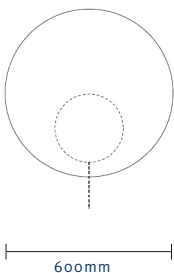

**1200 Straight Lowback  
Right Side Facing Table  
BOU022**

**UPHOLSTERED TABLE OVERVIEW**

800 Straight Highback  
Left Side Facing Table  
BOU023

800 Straight Highback  
Right Side Facing Table  
BOU024

1200 Straight Highback  
Left Side Facing Table  
BOU025

1200 Straight Highback  
Right Side Facing Table  
BOU026

@district\_au

**FEATURES**

Accessories & Soft Wiring

Stem Side Table  
BOU028

Stem Cafe Table  
BOU027

## CONFIGURATIONS

CONFIGURATION 1

CONFIGURATION 2

CONFIGURATION 3

CONFIGURATION 4