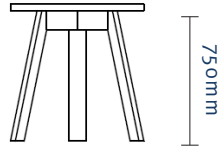

//

Bib Table & Tucker Stool

The Tucker Timber Stool is made in Australia from solid American Oak in a variety of sizes and finishes. Suitable for home or even a breakout area in the office. Perfectly designed to snugly fit under the Bib Table. All of our timber stools are designed and made in Australia.

SYDNEY
New South Wales
Sydney NSW 2000
Australia
+61 (411) 018 018
sydney@district.com.au

DIMENSIONS

Stool

Table

@district_au

MATERIALS

Solid American Oak

FINISHES