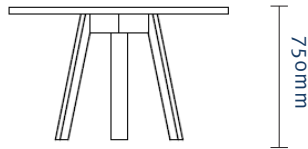

//

Bib Table & Tucker Stool

The Tucker Timber Stool is made in Australia from solid American Oak in a variety of sizes and finishes. Suitable for home or even a breakout area in the office. Perfectly designed to snugly fit under the Bib Table. All of our timber stools are designed and made in Australia.

SYDNEY
New South Wales
Sydney NSW 2000
Australia
+61 (411) 018 018
sydney@district.com.au

DIMENSIONS

Stool

Table

@district_au

MATERIALS

Solid American Oak

FINISHES