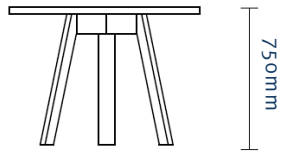

//

Bib Table & Tucker Stool

The Tucker Timber Stool is made in Australia from solid American Oak in a variety of sizes and finishes. Suitable for home or even a breakout area in the office. Perfectly designed to snugly fit under the Bib Table. All of our timber stools are designed and made in Australia.

SYDNEY
New South Wales
Sydney NSW 2000
Australia
+61 (411) 018 018
sydney@district.com.au

DIMENSIONS

Stool

Table

@district_au

MATERIALS

Solid American Oak

FINISHES