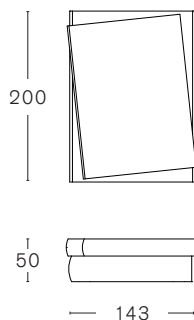

CASSETTA

design by JULIEN RENAULT

TECHNICAL INFORMATION

MAX. PER BOX	GROSS WEIGHT	VOLUME	BOX SIZE
1 BOX	CA. kg 0.60	0,004 m ³	240 x 190 x 90 mm

FINISHINGS

ASH

NATURAL

WALNUT STAIN