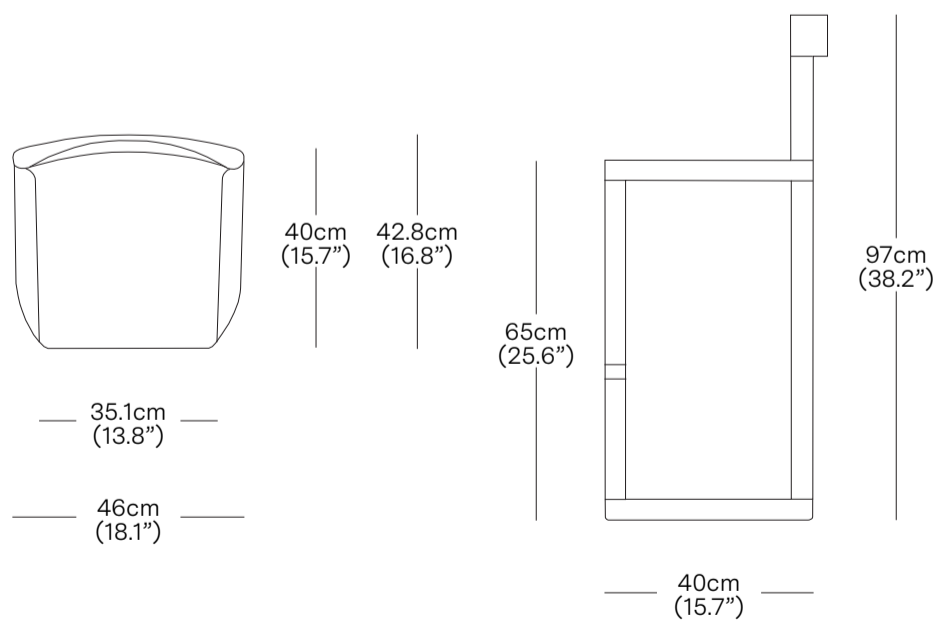

PRODUCT

Pier Stool Counter Height - Black

Pier Stool Counter Height - Natural

Pier Stool Counter Height - Umber

FINISHES

black

natural

umber

PRODUCT WEIGHT

8.1 kg (17.9 lbs)

PACKAGED DIMENSIONS

L x W x H	Cubage	Weight
Box 1		
51x 54 x 110 cm	0.30 m ³	10 kg
20.1 x 21.3 x 43.3 in	10.7 ft ³	22.1 lbs

COMMODITY CODE

94036010

* Components drawn in relative scale. Refer to CAD files for accurate drawings.

0.26 m³

14.5 kg

19.3 x 20.1 x 41.3 in

9.3 ft³

32.0 lbs

COMMODITY CODE

94036010

* Components drawn in relative scale. Refer to CAD files for accurate drawings.