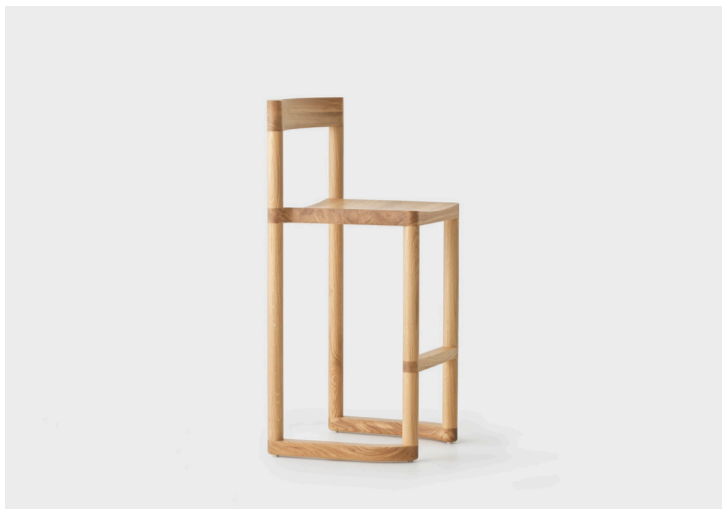

Pier Counter Stool

Leonard Kadid | 2020

The Pier Stool is inspired by the straight, weighty cylindrical pillars of pier structures. Made entirely from solid oak, the stool is composed using only mortise and tenon joints, allowing the wood fibres to run continuously throughout, giving the piece sustained durability.

With its unique and continuous sled legs, Pier casts an elegant silhouette to compliment any bar or benchtop. Easily stackable, the Pier Stools are available in two heights to suit a range of domestic and commercial interiors.

Resident

Pier Bar Stool

Leonard Kadid | 2020

The Pier Stool is inspired by the straight, weighty cylindrical pillars of pier structures. Made entirely from solid oak, the stool is composed using only mortise and tenon joints, allowing the wood fibres to run continuously throughout, giving the piece sustained durability.