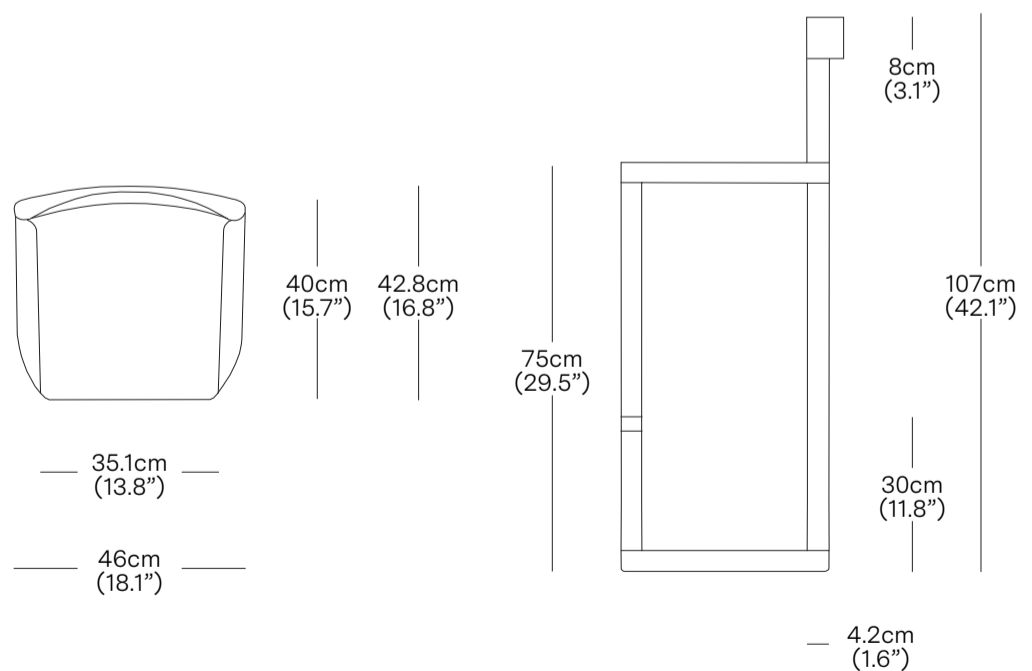

PRODUCT WEIGHT

8.1 kg (17.9 lbs)

PACKAGED DIMENSIONS

L x W x H	Cubage	Weight
Box 1		
51x 54 x 110 cm	0.30 m ³	10 kg
20.1 x 21.3 x 43.3 in	10.7 ft ³	22.1 lbs

COMMODITY CODE

94036010

* Components drawn in relative scale. Refer to CAD files for accurate drawings.

PRODUCT

Pier Stool Bar Height - Black

Pier Stool Bar Height - Natural

Pier Stool Bar Height - Umber

FINISHES

black

natural

umber

PRODUCT WEIGHT

8.2 kg (18.1 lbs)

PACKAGED DIMENSIONS

L x W x H

Cubage

Weight

Box 1

49 x 51 x 105 cm

0.26 m³

14.5 kg

19.3 x 20.1 x 41.3 in

9.3 ft³

32.0 lbs

COMMODITY CODE

94036010

* Components drawn in relative scale. Refer to CAD files for accurate drawings.