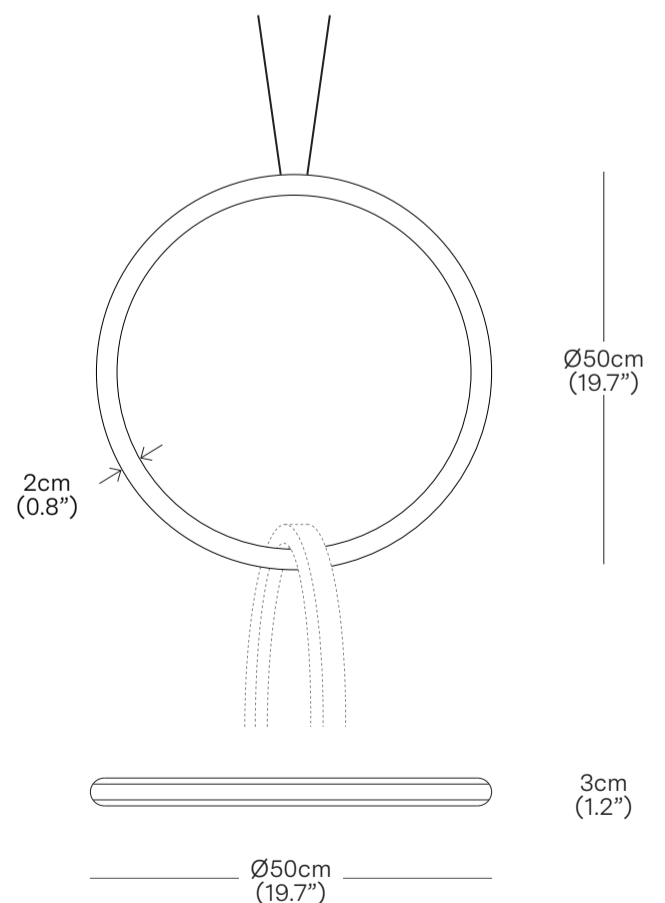

FINISHES

black

PRODUCT WEIGHT

2 Rings: 6.2 kg (13.7 lbs)
6 Rings: 15.4 kg (34 lbs)

| | | |
|----------------------------|---------------|---------------|
| PACKAGED DIMENSIONS | | |
| L x W x H | Cubage | Weight |
| 2 Rings | | |
| 62 x 55 x 9.5 cm | 0.03 m3 | 9.5 kg |
| 24.4 x 21.7 x 3.7 in | 1.1 ft3 | 20.9 lbs |
| 6 Rings | | |
| 62 x 55 x 57 cm | 0.19 m3 | 22.7 kg |
| 24.4 x 21.7 x 22.4 in | 6.7 ft3 | 50.1 lbs |
| COMMODITY CODE | 9405423990 | |

Ø28.5cm
(11.2")

Ceiling Rose

* Components drawn in relative scale. Refer to CAD files for accurate drawings.

Circus 500 Pendant - Brass

Resident Studio | 2017

Circus is a remarkable system of interconnected rings which can be arranged in sequence to create striking vertical decoration. Each brass ring projects an elegantly diffused warm LED light source outwards around a 360 degree plane.

Ø28.5cm (11.2")

Ceiling Rose

* Components drawn in relative scale. Refer to CAD files for accurate drawings.