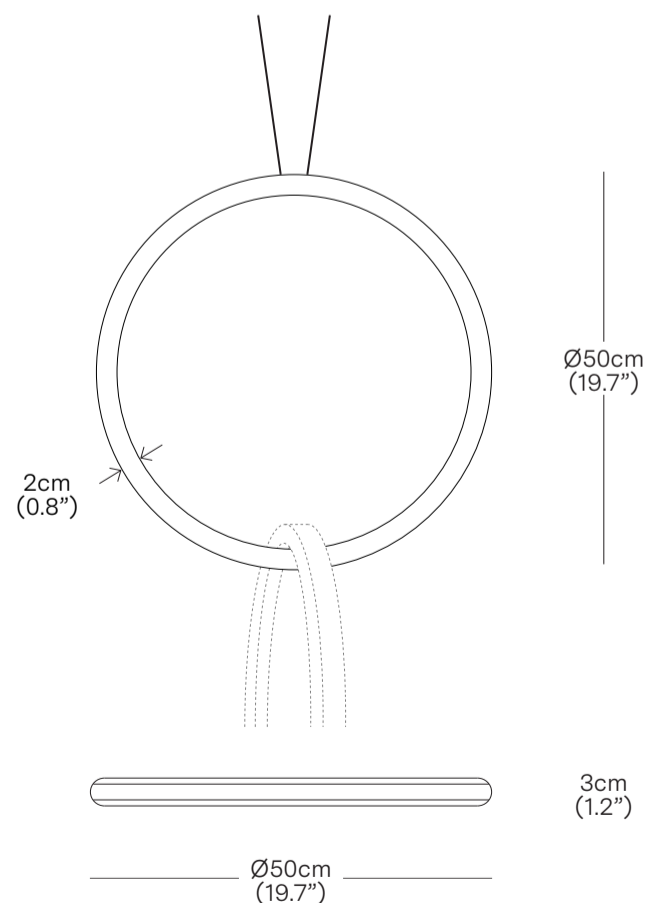

FINISHES

brass

PRODUCT WEIGHT

2 Rings: 6.7 kg (14.8 lbs)
6 Rings: 15.9 kg (35.1 lbs)

| | | |
|----------------------------|---------------|---------------|
| PACKAGED DIMENSIONS | | |
| L x W x H | Cubage | Weight |
| 2 Rings | | |
| 62 x 55 x 9.5 cm | 0.03 m3 | 10 kg |
| 24.4 x 21.7 x 3.7 in | 1.1 ft3 | 22.1 lbs |
| 6 Rings | | |
| 62 x 55 x 57 cm | 0.19 m3 | 23.2 kg |
| 24.4 x 21.7 x 22.4 in | 6.7 ft3 | 51.2 lbs |
| COMMODITY CODE | 9405423990 | |

Ø28.5cm
(11.2")

Ceiling Rose

* Components drawn in relative scale. Refer to CAD files for accurate drawings.

Circus 750 Pendant - Black

Resident Studio | 2021

Circus is a remarkable system of interconnected rings which can be arranged in sequence to create striking vertical decoration. Each brass ring projects an elegantly diffused warm LED light source outwards around a 360 degree plane.

Ø28.5cm (11.2")

Ceiling Rose

* Components drawn in relative scale. Refer to CAD files for accurate drawings.