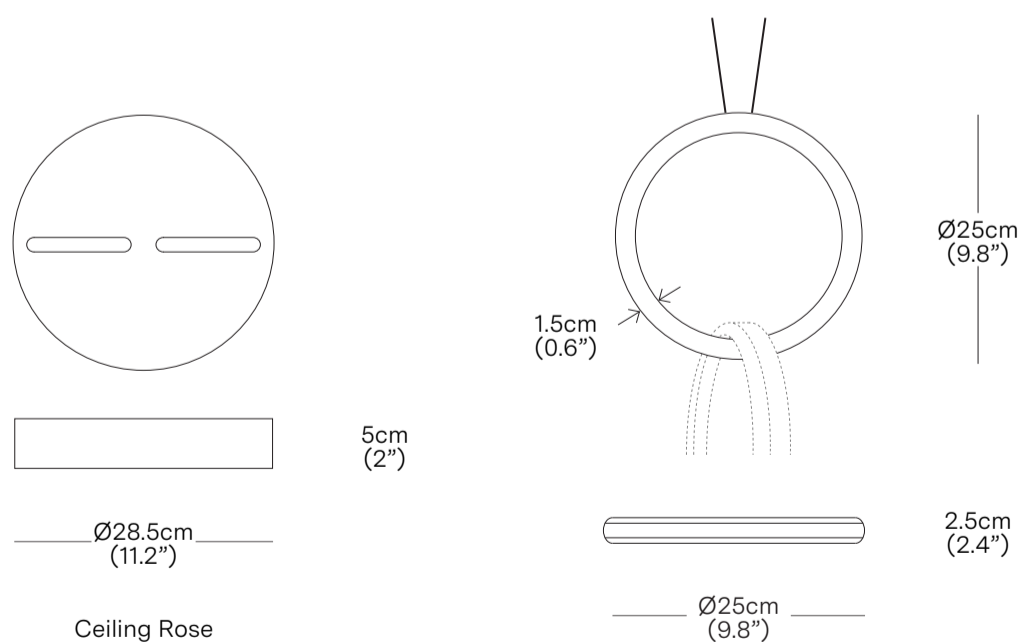

FINISHES

black

PRODUCT WEIGHT

2 Rings: 3.5 kg (7.7 lbs)
11 Rings: 9.3 kg (20.5 lbs)

| | | |
|----------------------------|---------------|---------------|
| PACKAGED DIMENSIONS | | |
| L x W x H | Cubage | Weight |
| 2 Rings | | |
| 62 x 55 x 19 cm | 0.06 m3 | 5.6 kg |
| 24.4 x 21.7 x 7.5 in | 2.1 ft3 | 12.3 lbs |
| 11 Rings | | |
| 62 x 55 x 108.5 cm | 0.37 m3 | 14.9 kg |
| 24.4 x 21.7 x 42.7 in | 13.1 ft3 | 32.9 lbs |
| COMMODITY CODE | 9405423990 | |