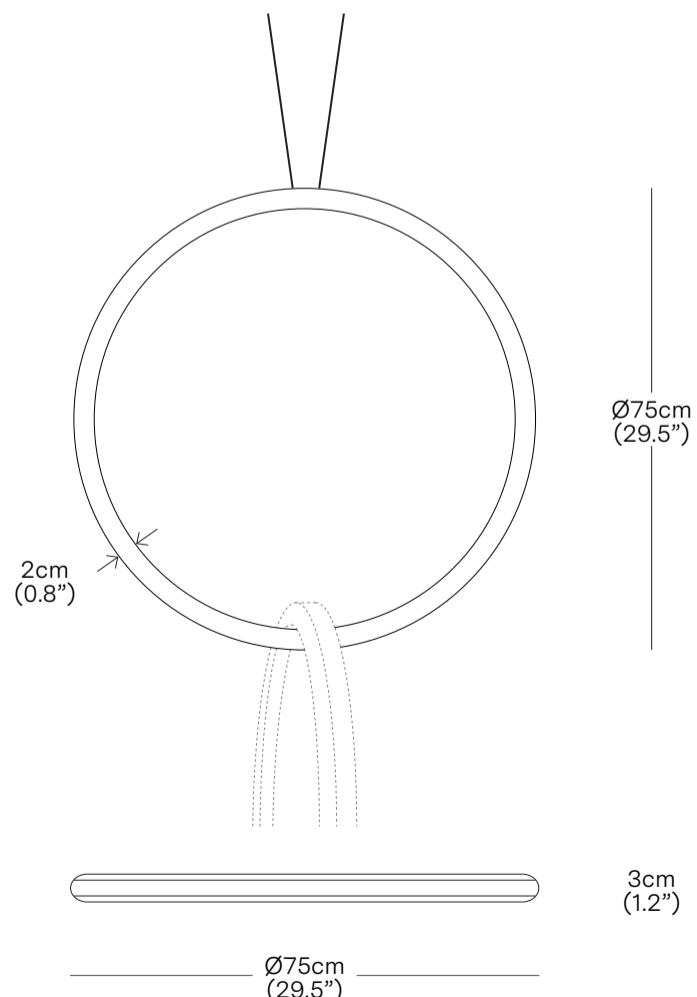

Ø28.5cm
(11.2")

Ceiling Rose

* Components drawn in relative scale. Refer to CAD files for accurate drawings.

Circus 750 Pendant - Brass

Resident Studio | 2017

Circus is a remarkable system of interconnected rings which can be arranged in sequence to create striking vertical decoration. Each brass ring projects an elegantly diffused warm LED light source outwards around a 360 degree plane.

FINISHES

brass

PRODUCT WEIGHT

2 Rings: 9.5 kg (20.9 lbs)
4 Rings: 16.9 kg (37.3 lbs)

| | | |
|----------------------------|---------------|---------------|
| PACKAGED DIMENSIONS | | |
| L x W x H | Cubage | Weight |
| 2 Rings | | |
| 97 x 87 x 10 cm | 0.08 m3 | 13.7 kg |
| 38.2 x 34.3 x 3.9 in | 2.8 ft3 | 30.2 lbs |
| 4 Rings | | |
| 97 x 87 x 30 cm | 0.25 m3 | 26.7 kg |
| 38.2 x 34.3 x 11.8 in | 8.8 ft3 | 58.9 lbs |
| COMMODITY CODE | 9405423990 | |

Ø28.5cm (11.2")

Ceiling Rose

* Components drawn in relative scale. Refer to CAD files for accurate drawings.