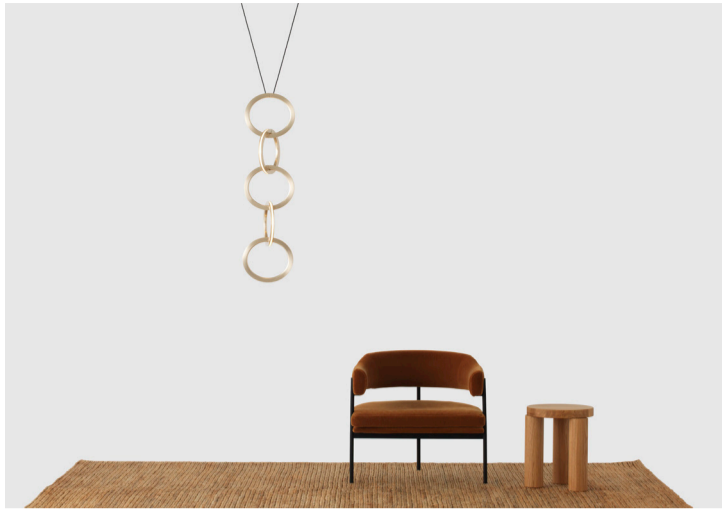

Circus 250 Pendant - Black

Resident Studio | 2021

Circus is a remarkable system of interconnected rings which can be arranged in sequence to create striking vertical decoration. Each brass ring projects an elegantly diffused warm LED light source outwards around a 360 degree plane.

* Components drawn in relative scale. Refer to CAD files for accurate drawings.

Circus 250 Pendant - Brass

Resident Studio | 2018

Circus is a remarkable system of interconnected rings which can be arranged in sequence to create striking vertical decoration. Each brass ring projects an elegantly diffused warm LED light source outwards around a 360 degree plane.