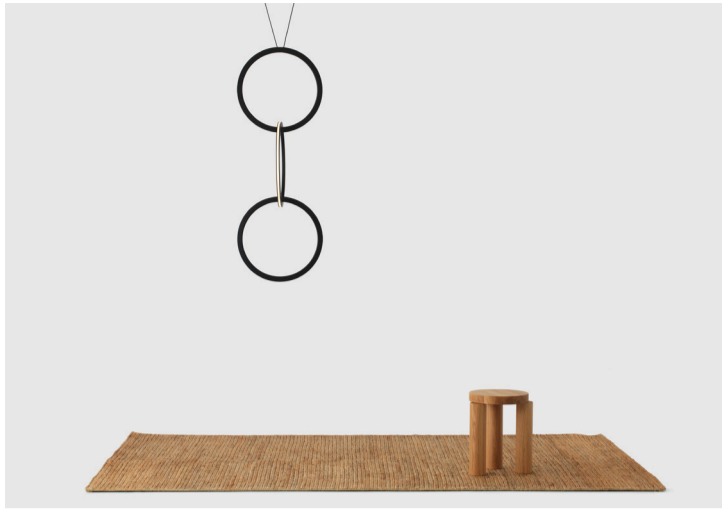

Circus 250 Pendant - Black

Resident Studio | 2021

Circus is a remarkable system of interconnected rings which can be arranged in sequence to create striking vertical decoration. Each brass ring projects an elegantly diffused warm LED light source outwards around a 360 degree plane.

* Components drawn in relative scale. Refer to CAD files for accurate drawings.

Circus 250 Pendant - Brass

Resident Studio | 2018

Circus is a remarkable system of interconnected rings which can be arranged in sequence to create striking vertical decoration. Each brass ring projects an elegantly diffused warm LED light source outwards around a 360 degree plane.

FINISHES

brass

PRODUCT WEIGHT

2 Rings: 3.5 kg (7.7 lbs)
11 Rings: 9.8 kg (21.6 lbs)

| | | |
|----------------------------|------------|----------|
| PACKAGED DIMENSIONS | | |
| L x W x H | Cubage | Weight |
| 2 Rings | | |
| 62 x 55 x 19 cm | 0.06 m3 | 6.1 kg |
| 24.4 x 21.7 x 7.5 in | 2.1 ft3 | 13.5 lbs |
| 11 Rings | | |
| 62 x 55 x 108.5 cm | 0.37 m3 | 15.4 kg |
| 24.4 x 21.7 x 42.7 in | 13.1 ft3 | 34 lbs |
| COMMODITY CODE | 9405423990 | |

* Components drawn in relative scale. Refer to CAD files for accurate drawings.

Circus 500 Pendant - Black

Resident Studio | 2021

Circus is a remarkable system of interconnected rings which can be arranged in sequence to create striking vertical decoration. Each brass ring projects an elegantly diffused warm LED light source outwards around a 360 degree plane.