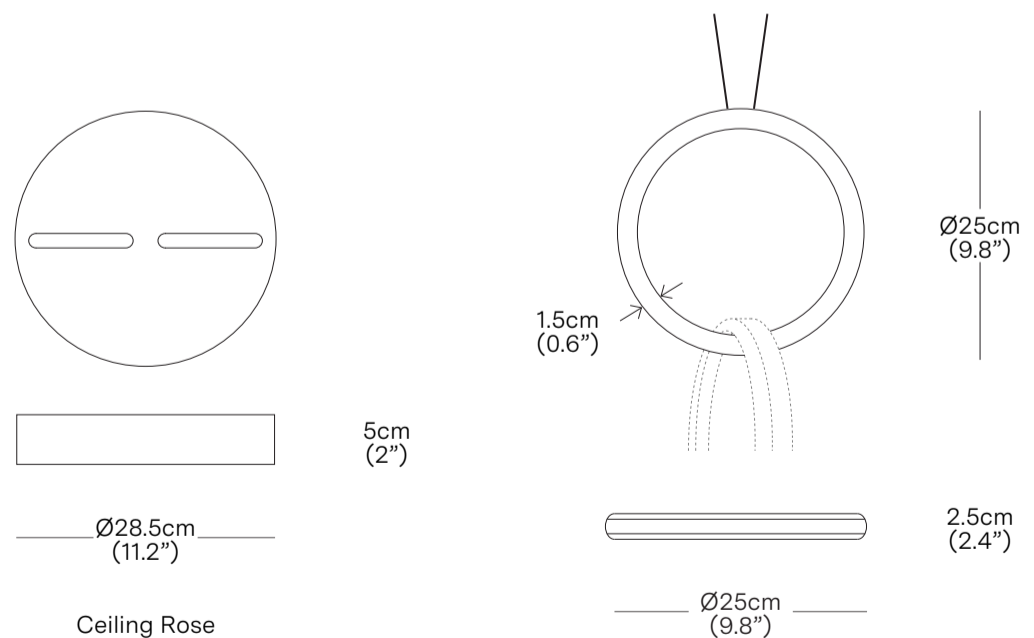

FINISHES

brass

PRODUCT WEIGHT

2 Rings: 3.5 kg (7.7 lbs)
11 Rings: 9.8 kg (21.6 lbs)

| | | |
|----------------------------|------------|----------|
| PACKAGED DIMENSIONS | | |
| L x W x H | Cubage | Weight |
| 2 Rings | | |
| 62 x 55 x 19 cm | 0.06 m3 | 6.1 kg |
| 24.4 x 21.7 x 7.5 in | 2.1 ft3 | 13.5 lbs |
| 11 Rings | | |
| 62 x 55 x 108.5 cm | 0.37 m3 | 15.4 kg |
| 24.4 x 21.7 x 42.7 in | 13.1 ft3 | 34 lbs |
| COMMODITY CODE | 9405423990 | |

Ø28.5cm (11.2")

Ceiling Rose

* Components drawn in relative scale. Refer to CAD files for accurate drawings.