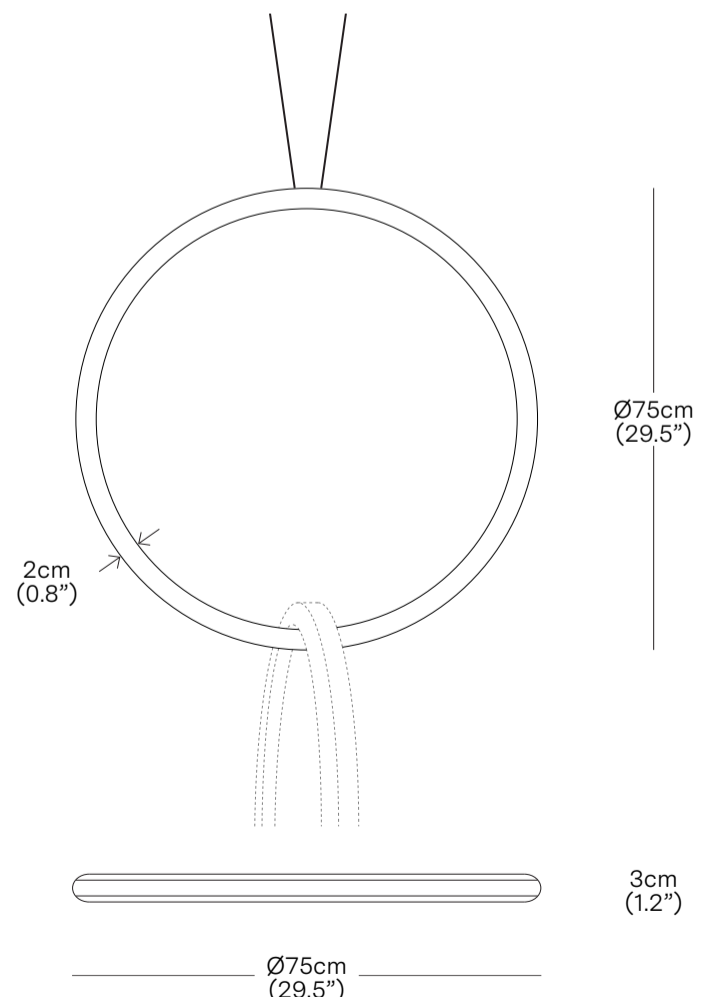

FINISHES

black

PRODUCT WEIGHT

2 Rings: 9 kg (19.8 lbs)
4 Rings: 16.4 kg (36.2 lbs)

| | | |
|----------------------------|---------------|---------------|
| PACKAGED DIMENSIONS | | |
| L x W x H | Cubage | Weight |
| 2 Rings | | |
| 97 x 87 x 10 cm | 0.08 m3 | 13.2 kg |
| 38.2 x 34.3 x 3.9 in | 2.8 ft3 | 29.1 lbs |
| 4 Rings | | |
| 97 x 87 x 30 cm | 0.25 m3 | 26.2 kg |
| 38.2 x 34.3 x 11.8 in | 8.8 ft3 | 57.8 lbs |
| COMMODITY CODE | 9405423990 | |

Ø28.5cm
(11.2")

Ceiling Rose

* Components drawn in relative scale. Refer to CAD files for accurate drawings.

Circus 750 Pendant - Brass

Resident Studio | 2017

Circus is a remarkable system of interconnected rings which can be arranged in sequence to create striking vertical decoration. Each brass ring projects an elegantly diffused warm LED light source outwards around a 360 degree plane.

Ø28.5cm (11.2")

Ceiling Rose

* Components drawn in relative scale. Refer to CAD files for accurate drawings.