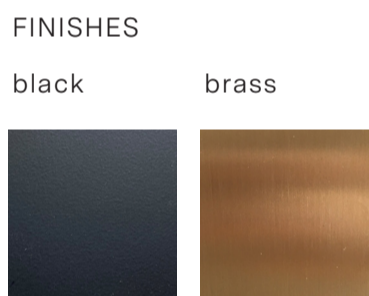

Hex 750 Pendant

Resident Studio | 2014

The Hex 750 Pendant is a member of Residents signature 'Geometric Family' that brings the beauty of mathematical precision into innovative and functional feature lighting into both the home and commercial environments.

The pendant is suspended from discreet slim line wires, with a high quality LED light source that is elegantly diffused through recessed frosted acrylic.

Hex 750 works well as a single pendant, displayed in multiples or with other members of the geometric lighting family.

MATERIALS
Aluminium or Brass, Acrylic
CEILING ROSE
Matt Black Aluminium
PRODUCT ENVIRONMENT
Indoor Use Only
CONTRACT USE
Yes
CERTIFICATION
CE, cUL, UL
WARRANTY
3 years
COUNTRY OF ORIGIN
New Zealand

CODE	PRODUCT
HEX002B	Hex 750 Pendant - Black
HEX002BR	Hex 750 Pendant - Brass

LIGHT SOURCE
Integrated LED
VOLTAGE
24V
POWER USAGE
58W
LUMENS
3543lm
COLOUR TEMP
2700k
CRI
95
LIFESPAN
50,000
CABLE
Min 30 cm (12 in) - Max 200 cm (78 in)
DIMMING
Non-dimmable as standard and comes with a 60W (non-dimmable) driver.

PRODUCT WEIGHT

Black:
4.1 kg (9 lbs)

Brass:
6 kg (13.2 lbs)

PACKAGED DIMENSIONS		
L x W x H	Cubage	Weight
Black		
99 x 87 x 10 cm	0.09 m3	7 kg
39 x 34.3 x 3.9 in	3.2 ft3	15.4 lbs
Brass		
99 x 87 x 10 cm	0.09 m3	9.4 kg
39 x 34.3 x 3.9 in	3.2 ft3	20.7 lbs
COMMODITY CODE	94052090	

* Components drawn in relative scale. Refer to CAD files for accurate drawings.