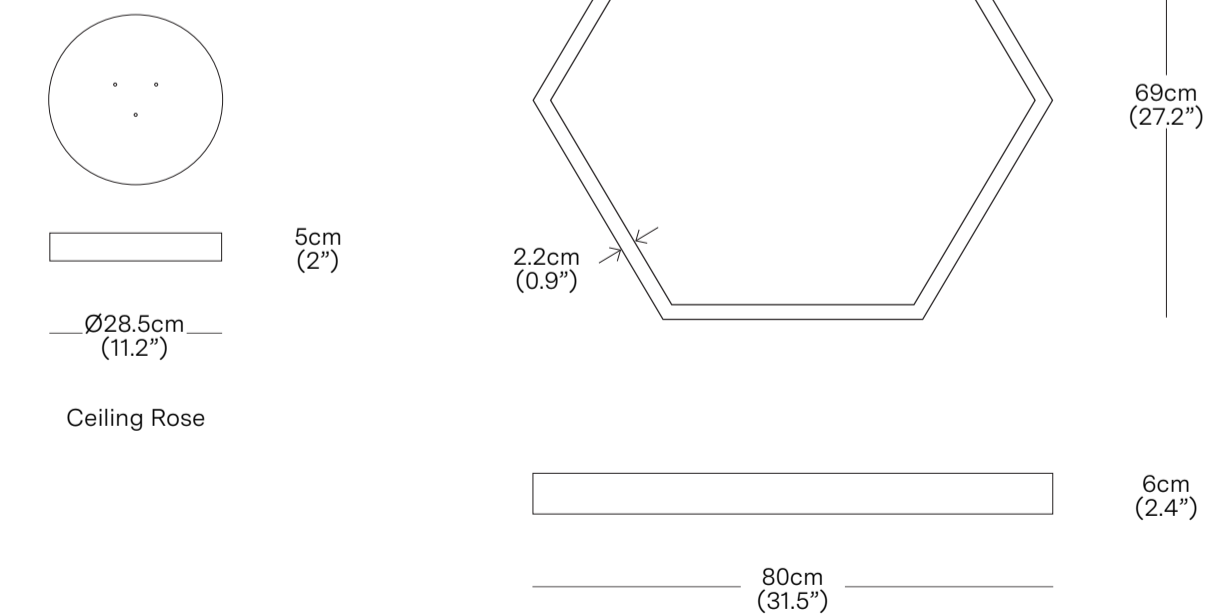

## PRODUCT WEIGHT

2.7 kg (6 lbs)

Ø20.5cm  
(8.1")

Ceiling Rose

5cm  
(2")

2.2cm  
(0.9")

47cm  
(18.5")

55cm  
(21.7")

**PRODUCT WEIGHT**

Black:  
4.1 kg (9 lbs)

Brass:  
6 kg (13.2 lbs)

<b>PACKAGED DIMENSIONS</b>		
L x W x H	Cubage	Weight
Black		
99 x 87 x 10 cm	0.09 m3	7 kg
39 x 34.3 x 3.9 in	3.2 ft3	15.4 lbs
Brass		
99 x 87 x 10 cm	0.09 m3	9.4 kg
39 x 34.3 x 3.9 in	3.2 ft3	20.7 lbs
<b>COMMODITY CODE</b>	94052090	