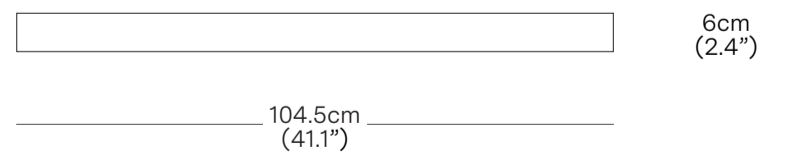

**PRODUCT WEIGHT**

Black:  
7 kg (15.4 lbs)

Brass:  
11.5 kg (25.4 lbs)

Ceiling Rose

<b>PACKAGED DIMENSIONS</b>		
L x W x H	Cubage	Weight
<b>Black</b>		
122 x 114 x 11 cm	0.15 m3	12.5 kg
48 x 44.9 x 4.3 in	5.3 ft3	27.6 lbs
<b>Brass</b>		
122 x 114 x 11 cm	0.15 m3	16 kg
48 x 44.9 x 4.3 in	5.3 ft3	35.3 lbs
<b>COMMODITY CODE</b>	94052090	