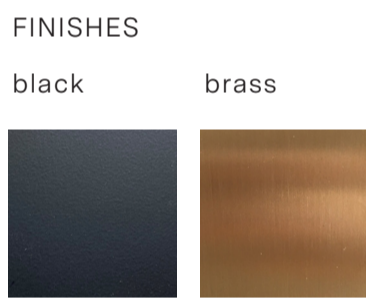

PRODUCT WEIGHT

Black:
7 kg (15.4 lbs)

Brass:
11.5 kg (25.4 lbs)