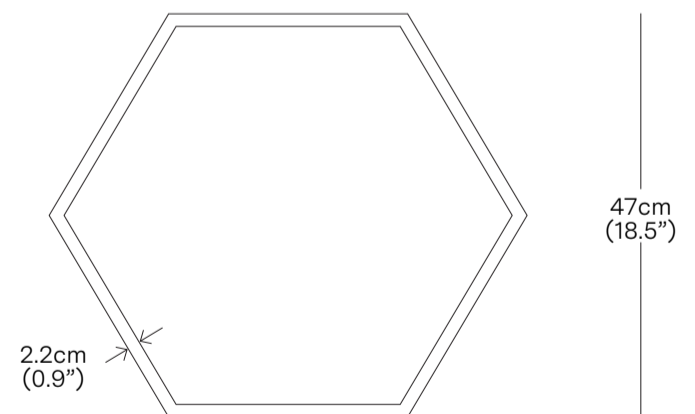

## PRODUCT WEIGHT

2.7 kg (6 lbs)

Ø20.5cm  
(8.1")

Ceiling Rose

5cm  
(2")

2.2cm  
(0.9")

47cm  
(18.5")

55cm  
(21.7")

6cm  
(2.4")