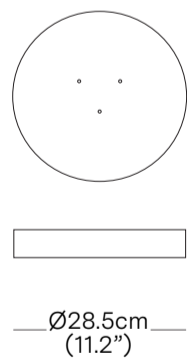

6cm  
(2.4")

**PRODUCT WEIGHT**

Black:  
7 kg (15.4 lbs)

Brass:  
11.5 kg (25.4 lbs)

Ceiling Rose

<b>PACKAGED DIMENSIONS</b>		
L x W x H	Cubage	Weight
<b>Black</b>		
122 x 114 x 11 cm	0.15 m3	12.5 kg
48 x 44.9 x 4.3 in	5.3 ft3	27.6 lbs
<b>Brass</b>		
122 x 114 x 11 cm	0.15 m3	16 kg
48 x 44.9 x 4.3 in	5.3 ft3	35.3 lbs
<b>COMMODITY CODE</b>	94052090	