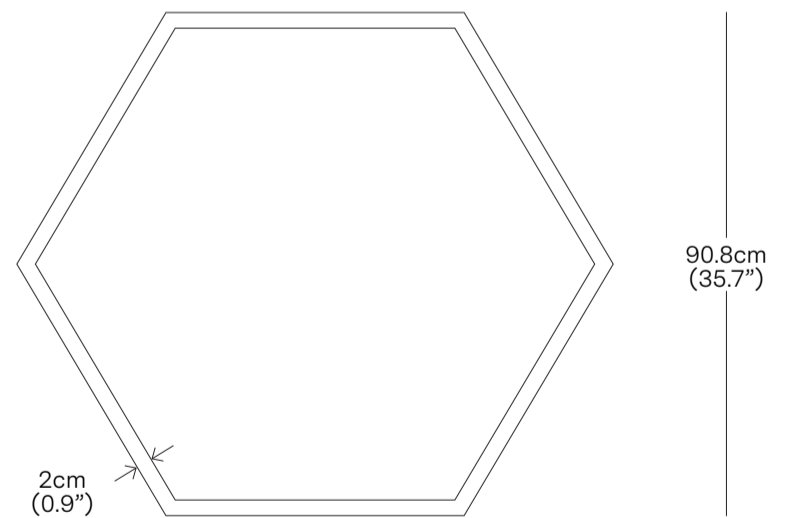

**PRODUCT WEIGHT**

Black:  
7 kg (15.4 lbs)

Brass:  
11.5 kg (25.4 lbs)

Ceiling Rose

<b>PACKAGED DIMENSIONS</b>		
L x W x H	Cubage	Weight
<b>Black</b>		
122 x 114 x 11 cm	0.15 m3	12.5 kg
48 x 44.9 x 4.3 in	5.3 ft3	27.6 lbs
<b>Brass</b>		
122 x 114 x 11 cm	0.15 m3	16 kg
48 x 44.9 x 4.3 in	5.3 ft3	35.3 lbs
<b>COMMODITY CODE</b>	94052090	