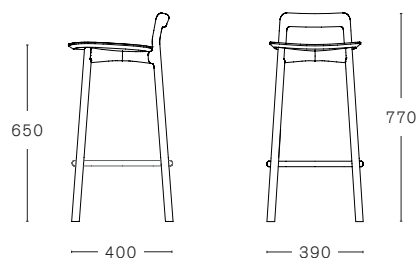

MC 2 BRANCA COUNTER STOOL

ASH FRAME

REMOVABLE UPHOLSTERY

Rohi Novum

COM*

MAX. PER BOX	GROSS WEIGHT	VOLUME	BOX SIZE
1 STOOL	CA. kg 6,80	0,19 m³	460 x 460 x 910 mm

*FABRIC REQUIRED

1 PCS: LIN MTRS 0,50 (H 1,40 m)

MORE PCS: TO BE CHECKED

SAMPLE REQUIRED FOR APPROVAL