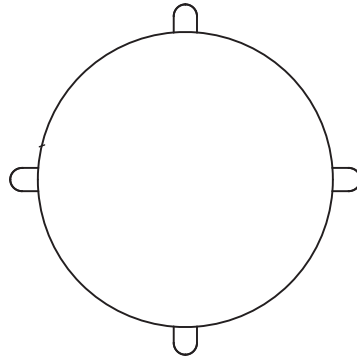

by MATTIAZZI

D / I S T R I C T

Zampa Low Stool

Zampa is a light, graceful stool with gently curving legs. It has only a few elements and a minimum of joins in keeping with the rigorous expectations of its designer, Jasper Morrison. Its round, flat seat is a technical achievement in that it is simply structured to provide some flex and therefore a surprising softness in how it sits.

SYDNEY

sydney@district.com.au

 @district_au

 facebook.com/districtau

DIMENSIONS

437mm

421mm

421mm