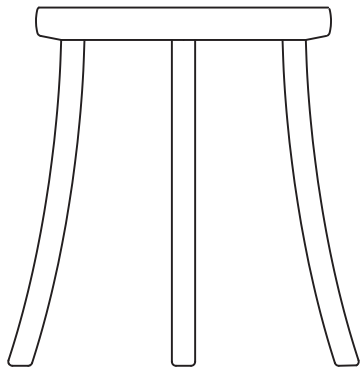

by MATTIAZZI

D / I S T R I C T

Zampa Low Stool

Zampa is a light, graceful stool with gently curving legs. It has only a few elements and a minimum of joins in keeping with the rigorous expectations of its designer, Jasper Morrison. Its round, flat seat is a technical achievement in that it is simply structured to provide some flex and therefore a surprising softness in how it sits.

SYDNEY

sydney@district.com.au

 @district_au

 facebook.com/districtau

DIMENSIONS

437mm

421mm

421mm