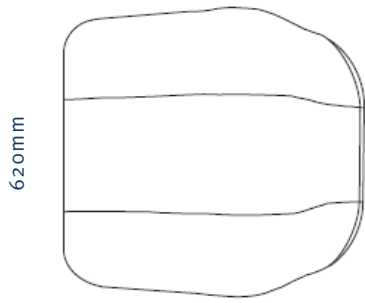

DIMENSIONS

Volley Swivel Chair

MATERIALS

Upholstered Plywood

RECOMMENDED UPHOLSTERY

Hallingdale by Kvadrat

Synergy by Camira

Mainline Flax by Camira