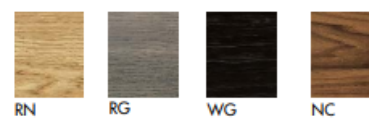

NEW SOUTH WALES

Sydney NSW 2000
Australia
P. +61 (411) 018 018
sydney@district.com.au

 @district_au

 facebook.com/districtau

Slim Office //

MATERIALS

Die-cast aluminum legs, polished chrome finish or lacquered, various finishes, and anodized or lacquered, various finishes, aluminum structure profile. Top available in tempered glass 8mm th. lacquered or frosted lacquered, various colours, or in wood, ceramic or HPL, various finishes. Lacquered aluminum documents tray, various colours.

Ceramic CE1

Ceramic CE2

Wood

Materia

HPL

STRUCTURE FINISHES

Anodized Aluminium //

Lacquered Aluminium

EDGES

All Tops

LEG FINISHES

Polished.Chr.Aluminium //

Lacquered Aluminium