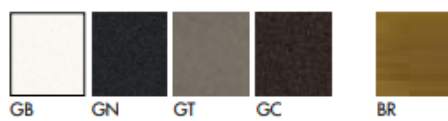

Ceramic CE1

Ceramic CE2

Wood

Materia

HPL

STRUCTURE FINISHES

Anodized Aluminium //

Lacquered Aluminium

EDGES

All Tops

LEG FINISHES

Polished.Chr.Aluminium //

Lacquered Aluminium