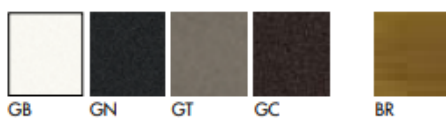

Frosted Glass

Ceramic CE1

Ceramic CE2

Wood

Materia

HPL

STRUCTURE FINISHES

Anodized Aluminium //

Lacquered Aluminium

EDGES

All Tops

LEG FINISHES

Polished.Chr.Aluminium //

Lacquered Aluminium