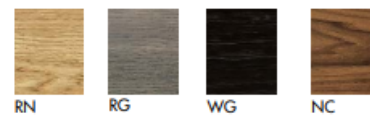

Frosted Glass

Ceramic CE1

Ceramic CE2

Wood

Materia

HPL

STRUCTURE FINISHES

Anodized Aluminium //

Lacquered Aluminium

EDGES

All Tops

LEG FINISHES

Polished.Chr.Aluminium //

Lacquered Aluminium