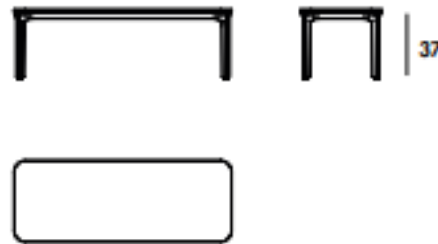

NEW SOUTH WALES

Sydney NSW 2000
Australia
P. +61 (411) 018 018
sydney@district.com.au

 @district_au

 facebook.com/districtau

Slim Coffee Table //

MATERIALS

Coffee table with aluminium legs and structure, various finishes. Top available in different measures, shapes, materials and finishes.

DIMENSIONS:

80x80x37h	120x80x37h
100x100x37h	140x90x37h
120x120x37h	90x45x37h
140x140x37h	120x45x37h
100x60x37h	160x45x37h
120x60x37h	200x45x37h
160x60x37h	
180x60x37h	

TOP FINISHES

Lacquered Glass

Net Glass