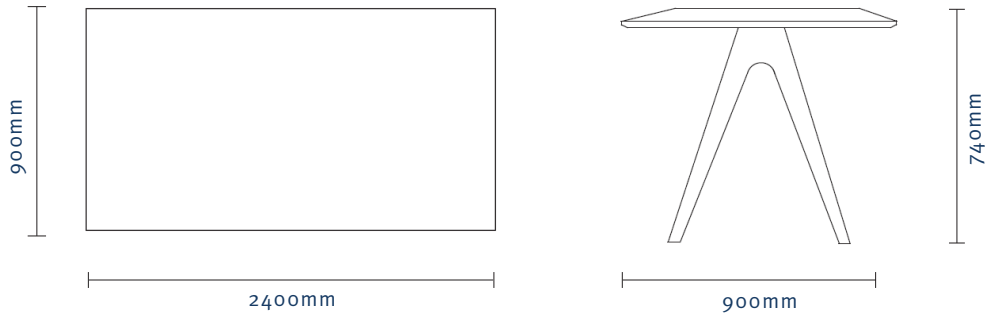

SYDNEY

New South Wales
Sydney NSW 2000
Australia
(03) 9654 1060
sydney@district.com.au

DIMENSIONS

Scholar Table

MATERIALS

Solid Oak, Solid Ash or Oak Veneer

FINISHES

Base - Black