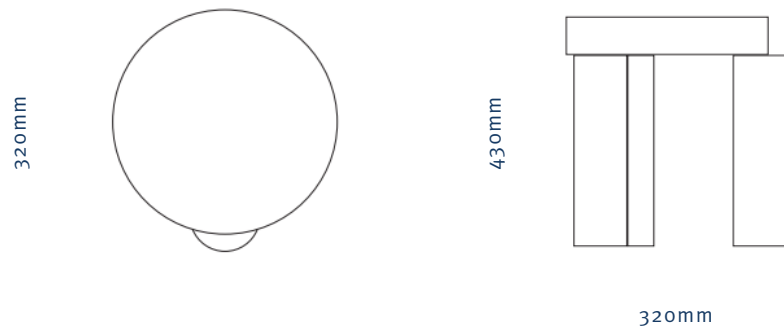

//

Offset Stool

The Offset Stool / Side table is a playful and irregular screw together furniture piece, which displays the beauty of solid oak in generous proportions. Each Offset leg attaches via an off-centre threaded connector, which enables the legs to locate themselves in an individualised and adjustable position. Solid, stable and hardwearing, this is a durable piece for everyday use. Available in Solid Oak – Natural & Black Stain

DIMENSIONS

Offset Stool

MATERIALS

Solid Oak

FINISHES

Natural Oak
Black Stain