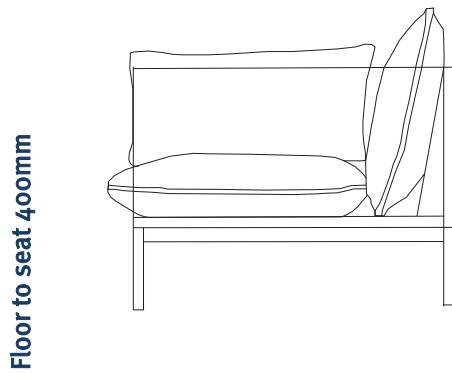

by RESIDENT

D / I S T R I C T

Carousel Low

The Carousel sofa blurs the barriers between residential and commercial furniture, conveniently available in Low, Mid and High back options - depending on the level of privacy required. The upholstered sofa frame sits upon an elegantly refined blackened steel base, whose masculine appearance is softened by generously sized feather filled cushions. Carousel is multifunctional, elegant and timeless, quality's evocative of great mid-century design.

 @district_au

 facebook.com/districtau

DIMENSIONS

810mm

2200mm

MATERIALS

Multi density feather and foam system // Timber and steel frame

UPHOLSTERY

Category One: Revision by Resident // Category Two: Meld by Maharam or Linara by Romo //

Category Three: Ascona by Pelle Leather //

Fabric usage 15m per sofa // Leather usage 26m per sofa

FEATURES

Appropriate for hard contract use // Upon request, all sizes of the Carousel Sofa can be delivered flat-packed allowing it to fit into lifts and up stairwells, creating the ideal solution for multi-story fitouts.