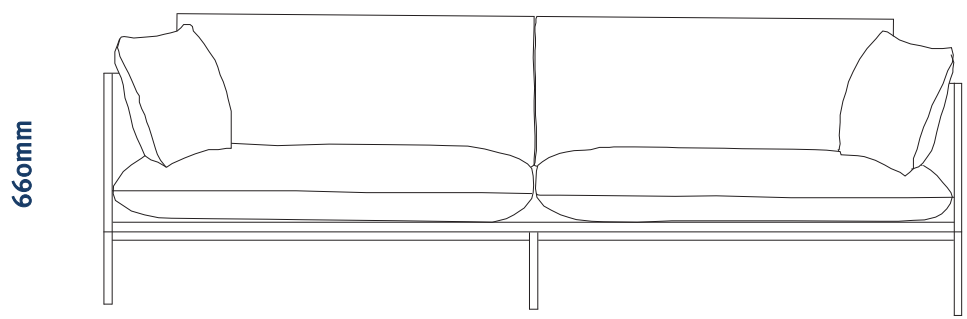

by RESIDENT

D / I S T R I C T

Carousel Low

The Carousel sofa blurs the barriers between residential and commercial furniture, conveniently available in Low, Mid and High back options - depending on the level of privacy required. The upholstered sofa frame sits upon an elegantly refined blackened steel base, whose masculine appearance is softened by generously sized feather filled cushions. Carousel is multifunctional, elegant and timeless, quality's evocative of great mid-century design.

 @district_au

 facebook.com/districtau

DIMENSIONS

810mm

2200mm

MATERIALS

Multi density feather and foam system // Timber and steel frame

UPHOLSTERY

Category One: Revision by Resident // Category Two: Meld by Maharam or Linara by Romo //

Category Three: Ascona by Pelle Leather //

Fabric usage 15m per sofa // Leather usage 26m per sofa

FEATURES

Appropriate for hard contract use // Upon request, all sizes of the Carousel Sofa can be delivered flat-packed allowing it to fit into lifts and up stairwells, creating the ideal solution for multi-story fitouts.